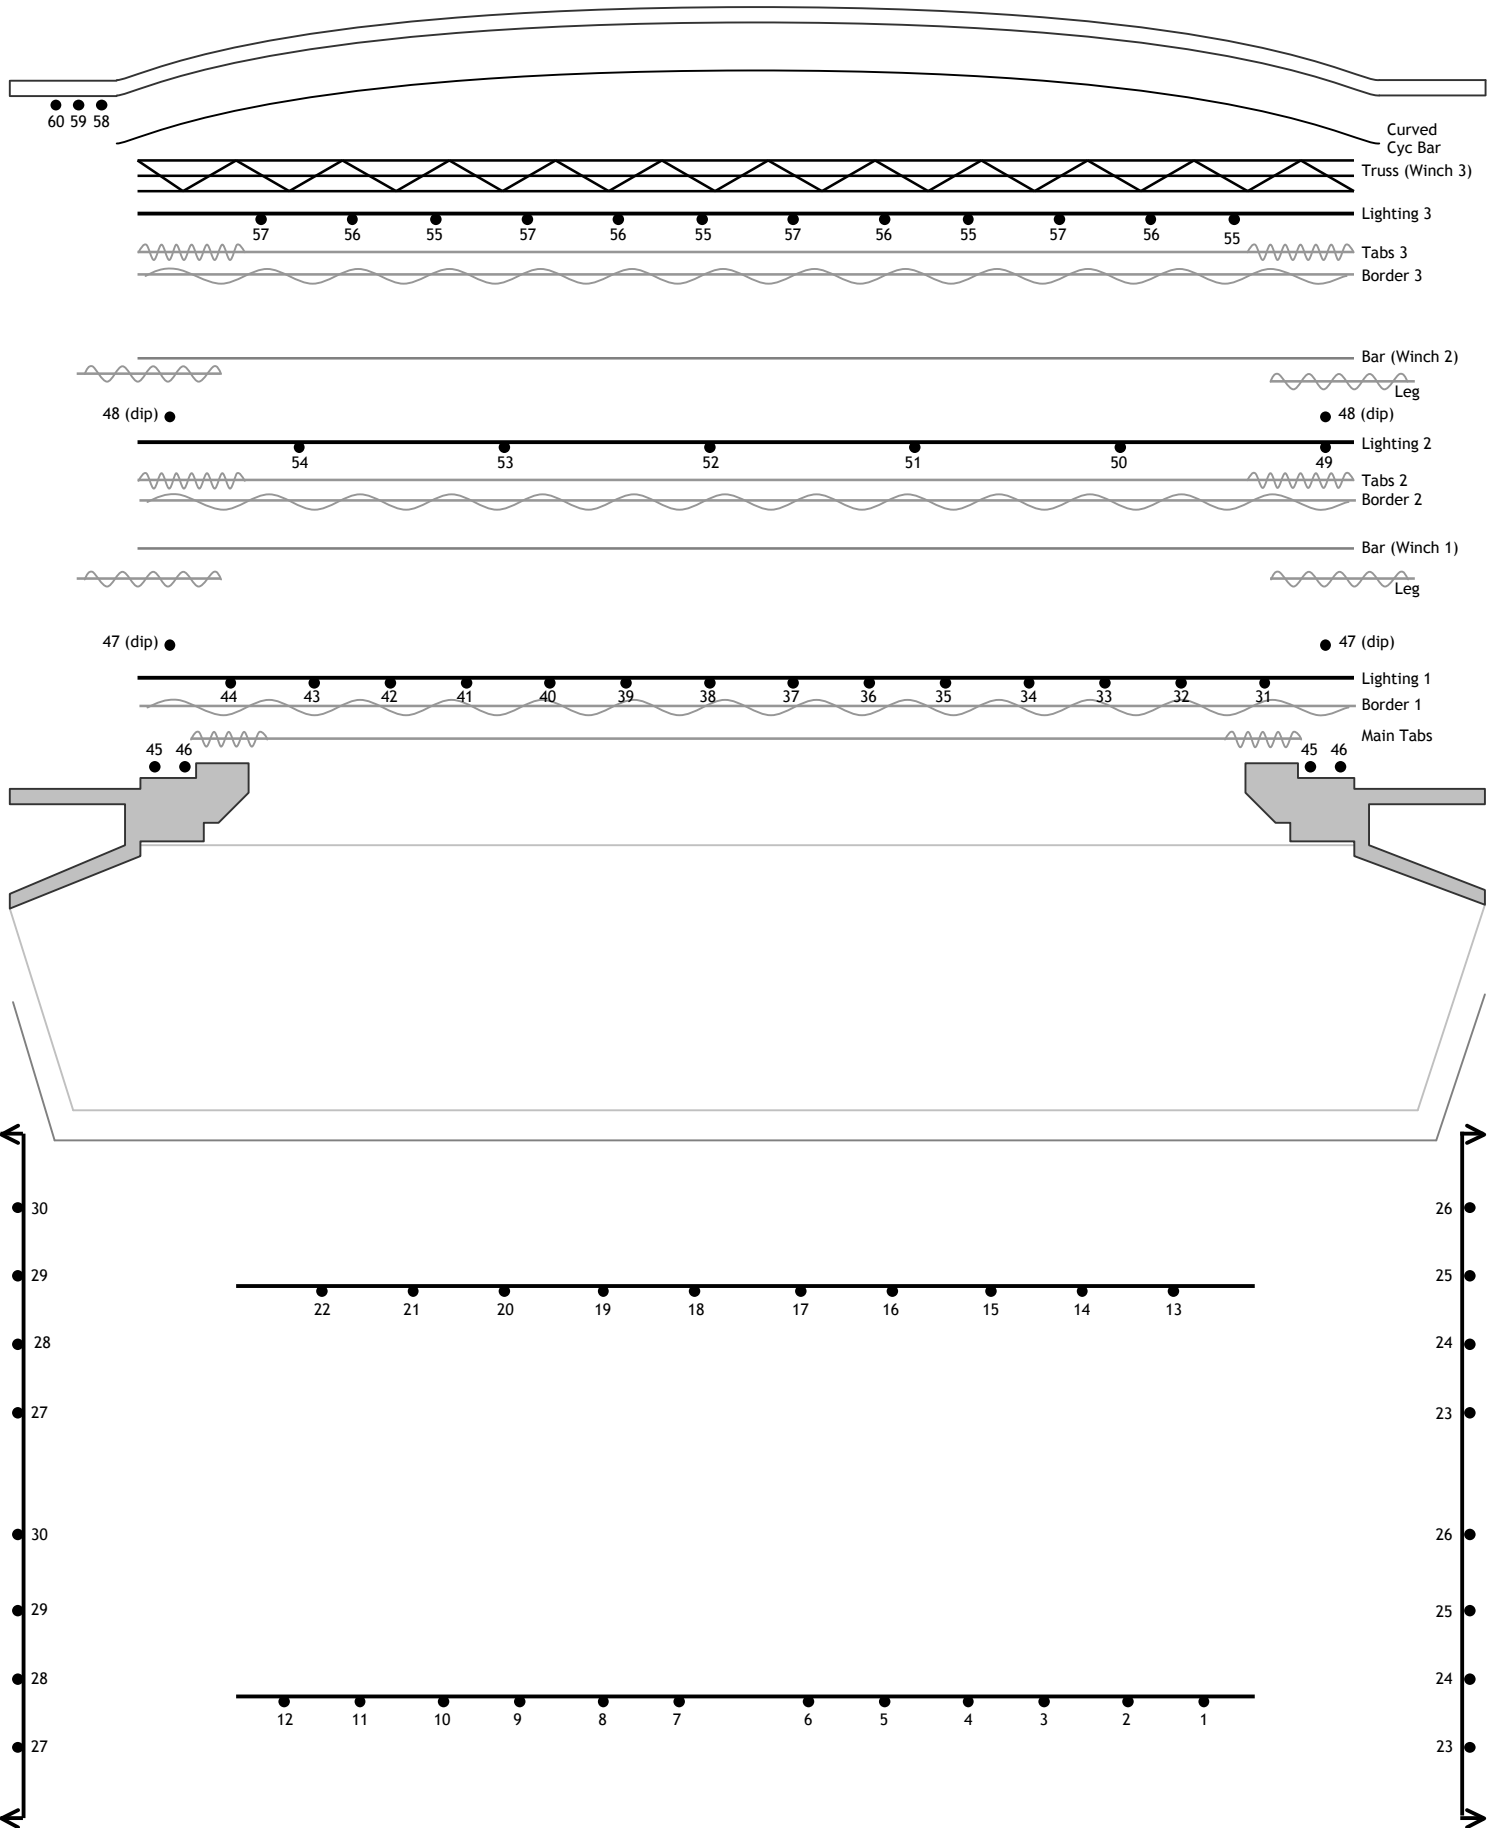

Numbers relate to DMX address

Winston Churchill Hall

Approx Scale: 5mm = 1ft

Lighting 3 (on-stage) also carries 7 x Phillips Selecon Wall Washers for Cyc lighting with the following DMX addressing:
Red = DMX 1, Green = DMX 2, Blue = DMX 3